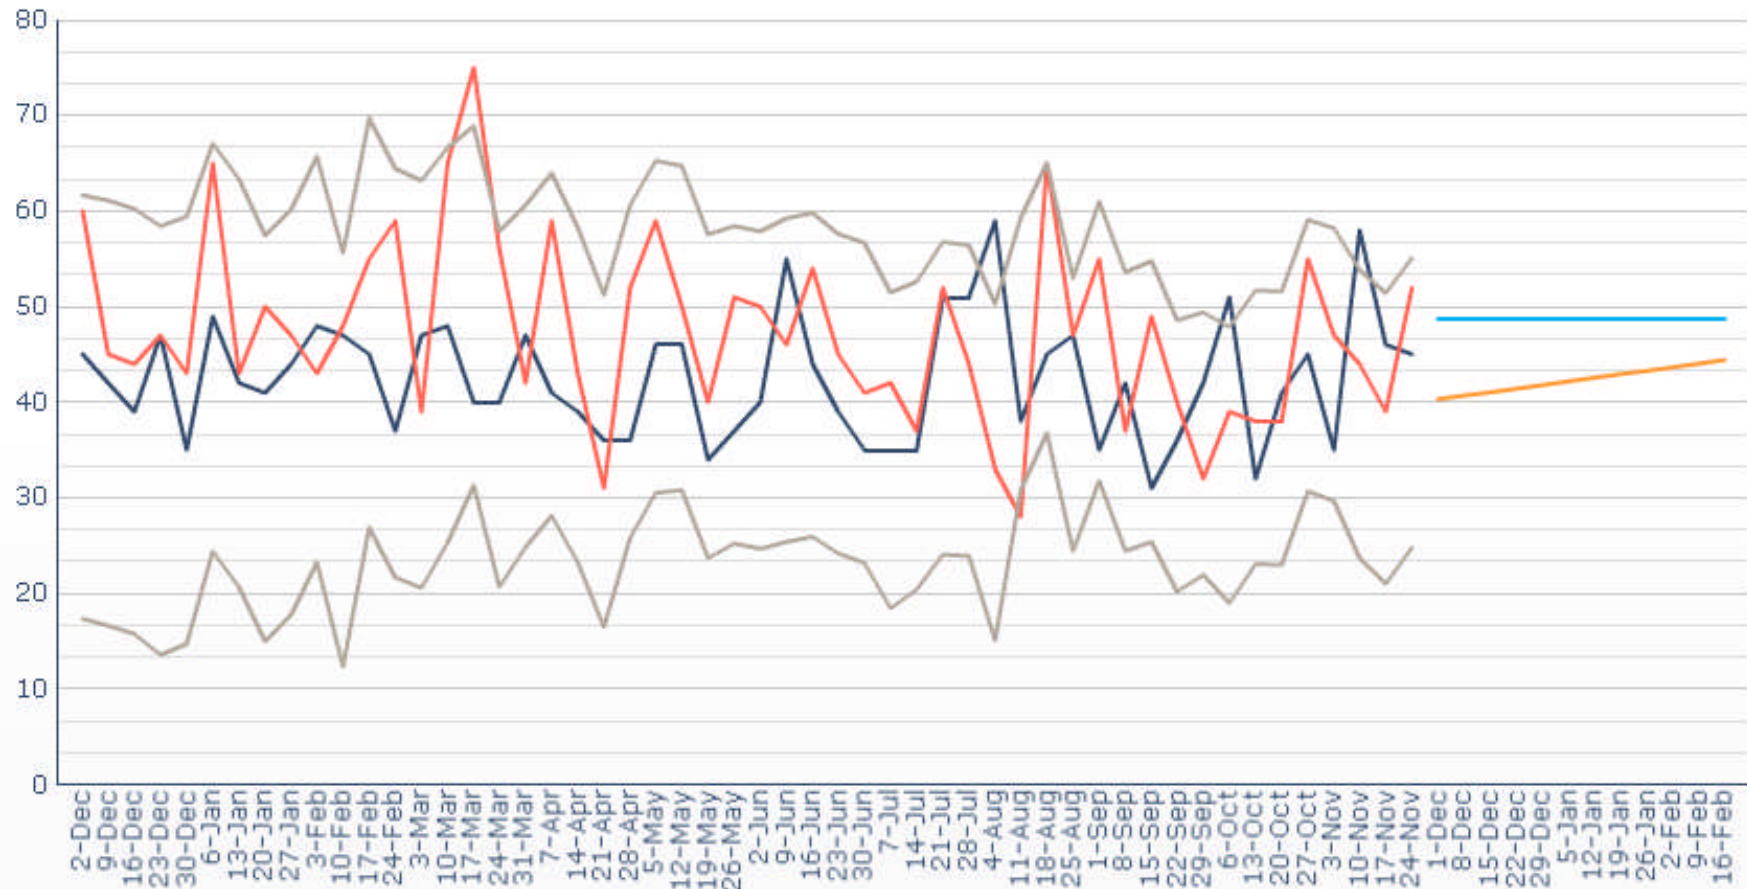

Lewisham Borough Commander

Chief Superintendent Russell Nyman

(LCPCG – December 2013)

**METROPOLITAN
POLICE**

TOTAL POLICING

Burglary (total)

**METROPOLITAN
POLICE**

TOTAL POLICING

Criminal Damage

**METROPOLITAN
POLICE**

TOTAL POLICING

Robbery (total)

**METROPOLITAN
POLICE**

TOTAL POLICING

Theft From MV

**METROPOLITAN
POLICE**

**METROPOLITAN
POLICE**

TOTAL POLICING

Gun crime	+19%
Knife crime	+6.1%
Domestic violence	-4.1%

August to October 2013

**METROPOLITAN
POLICE**

TOTAL POLICING

Taser usage by Lewisham Borough Officers

During the last three months (*September, October and November*) Lewisham Borough Officers have used taser on the following occasions

- Number of occasions where the taser has been drawn **4**
- Number of occasions where the taser has been aimed (red dot) **4**
- Number of occasions where the taser has been fired **0**

**METROPOLITAN
POLICE**