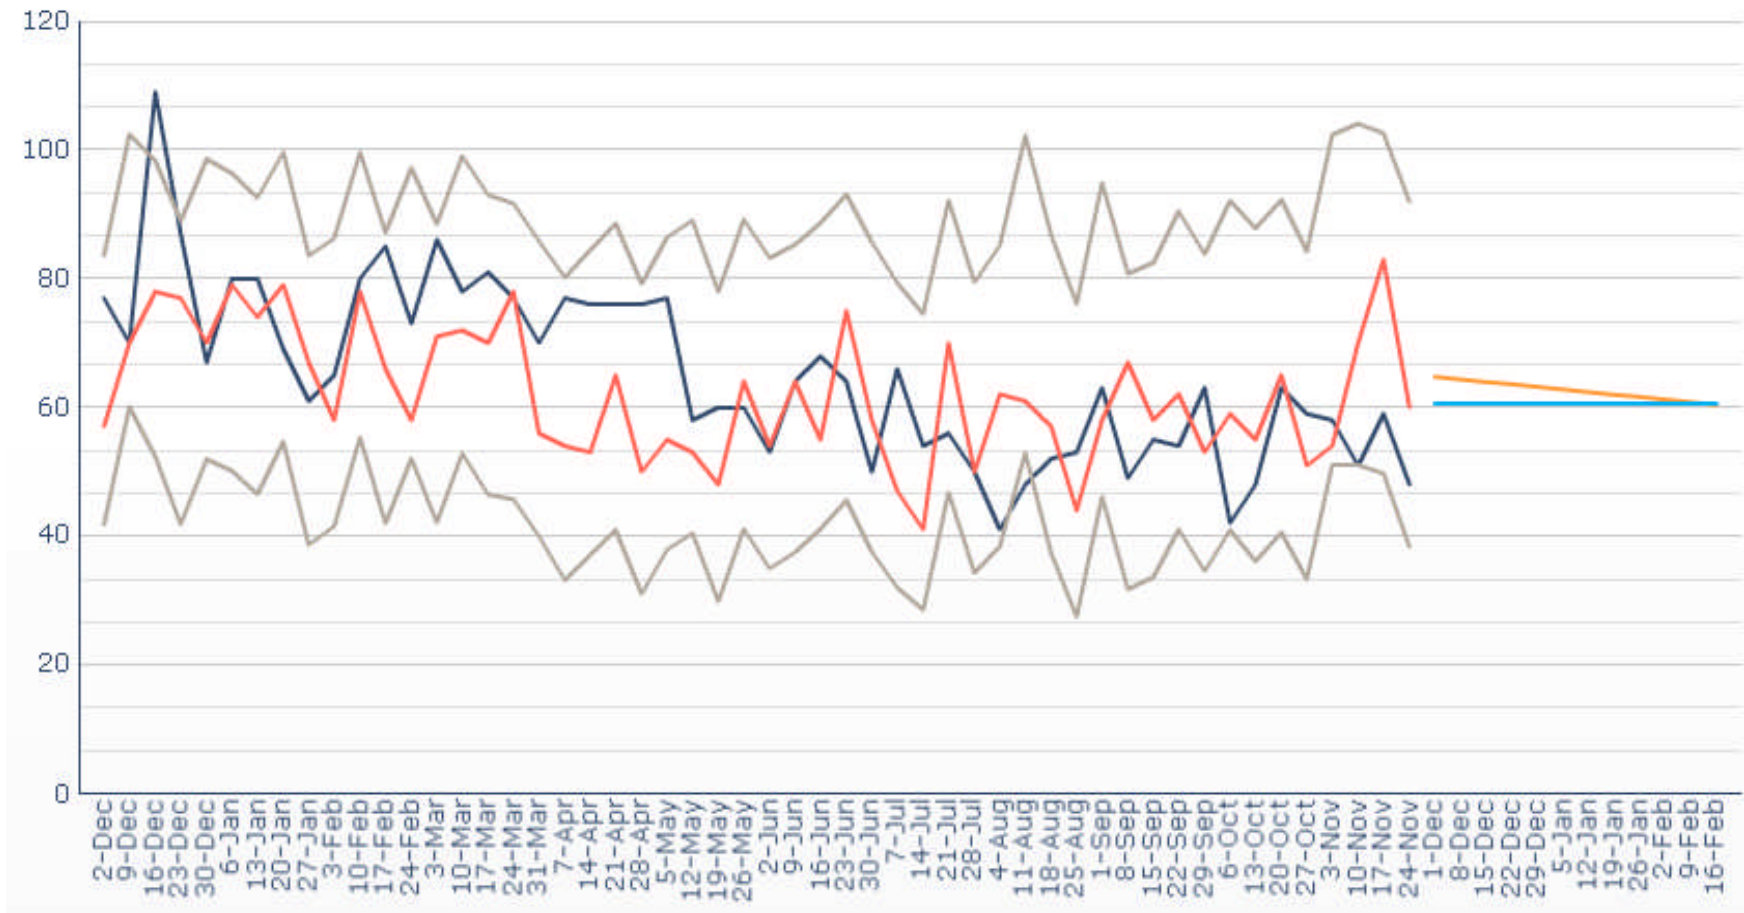

Lewisham Borough Commander

Chief Superintendent Russell Nyman

(LCPCG – December 2013)

**METROPOLITAN
POLICE**

TOTAL POLICING

Burglary (total)

**METROPOLITAN
POLICE**

TOTAL POLICING

Criminal Damage

**METROPOLITAN
POLICE**

TOTAL POLICING

Robbery (total)

**METROPOLITAN
POLICE**

TOTAL POLICING

Theft From MV

**METROPOLITAN
POLICE**

**METROPOLITAN
POLICE**

TOTAL POLICING

Gun crime	+19%
Knife crime	+6.1%
Domestic violence	-4.1%

August to October 2013

**METROPOLITAN
POLICE**

TOTAL POLICING

Taser usage by Lewisham Borough Officers

During the last three months (*September, October and November*) Lewisham Borough Officers have used taser on the following occasions

- Number of occasions where the taser has been drawn **4**
- Number of occasions where the taser has been aimed (red dot) **4**
- Number of occasions where the taser has been fired **0**

**METROPOLITAN
POLICE**