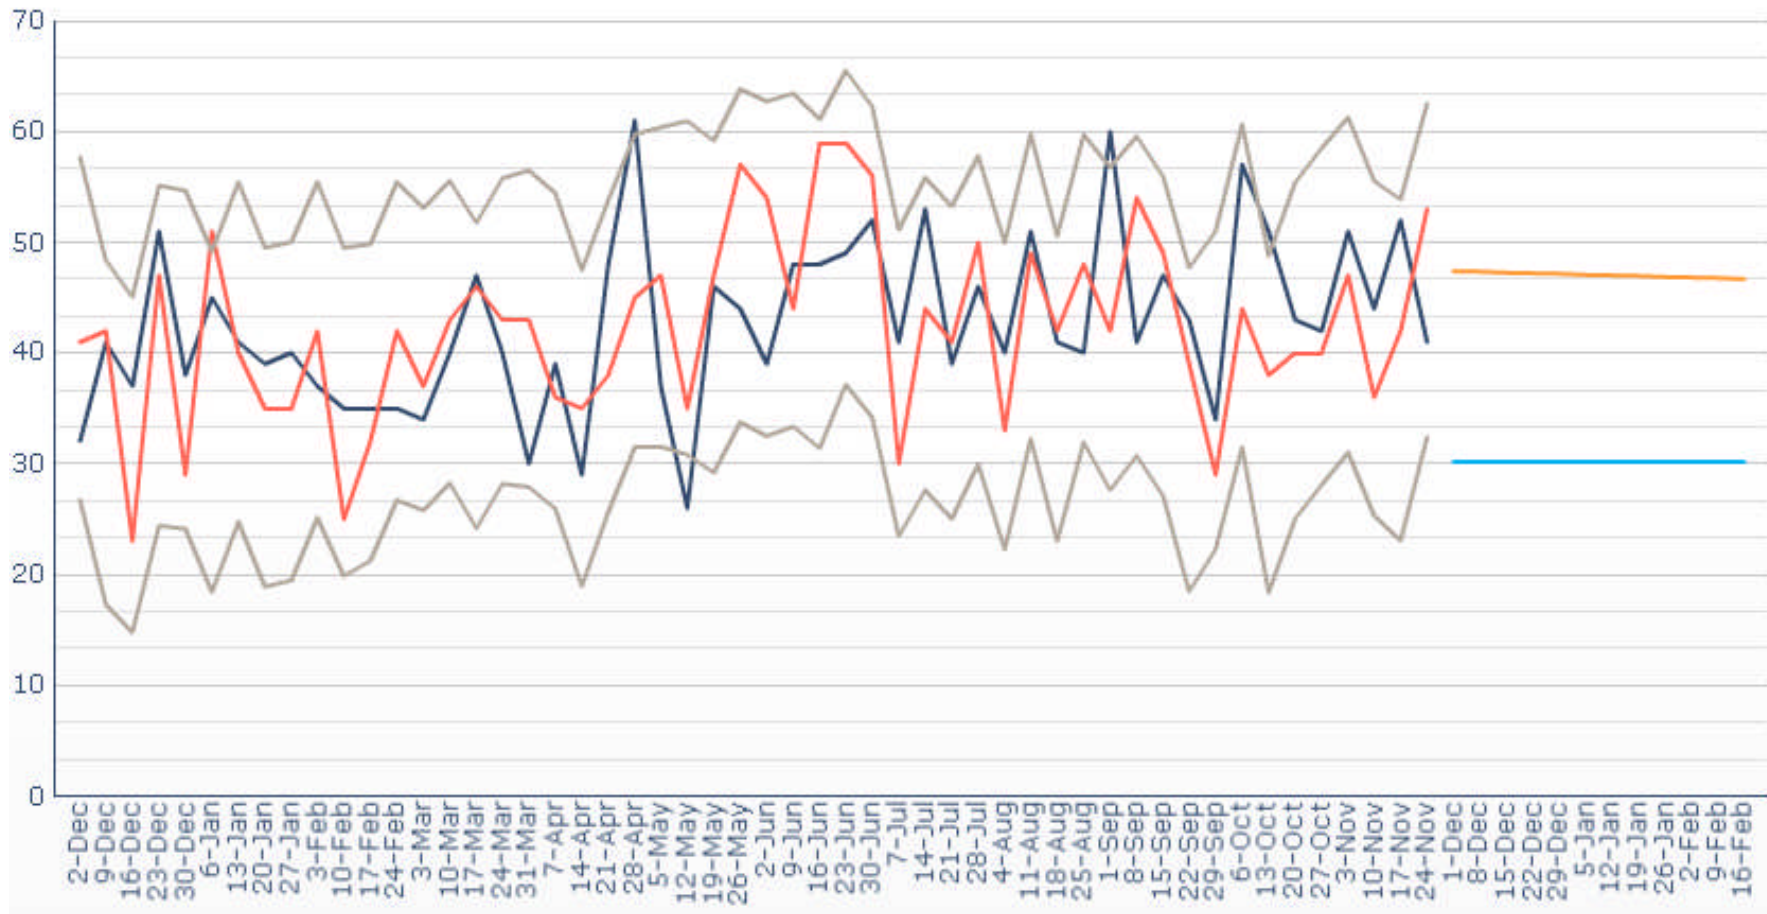

TOTAL POLICING

Theft/Taking Of MV

**METROPOLITAN
POLICE**

TOTAL POLICING

Theft From Person

**METROPOLITAN
POLICE**

TOTAL POLICING

Violence With Injury

**METROPOLITAN
POLICE**

TOTAL POLICING

Gun crime	+19%
Knife crime	+6.1%
Domestic violence	-4.1%

August to October 2013

**METROPOLITAN
POLICE**

TOTAL POLICING

Taser usage by Lewisham Borough Officers

During the last three months (*September, October and November*) Lewisham Borough Officers have used taser on the following occasions

- Number of occasions where the taser has been drawn **4**
- Number of occasions where the taser has been aimed (red dot) **4**
- Number of occasions where the taser has been fired **0**

**METROPOLITAN
POLICE**