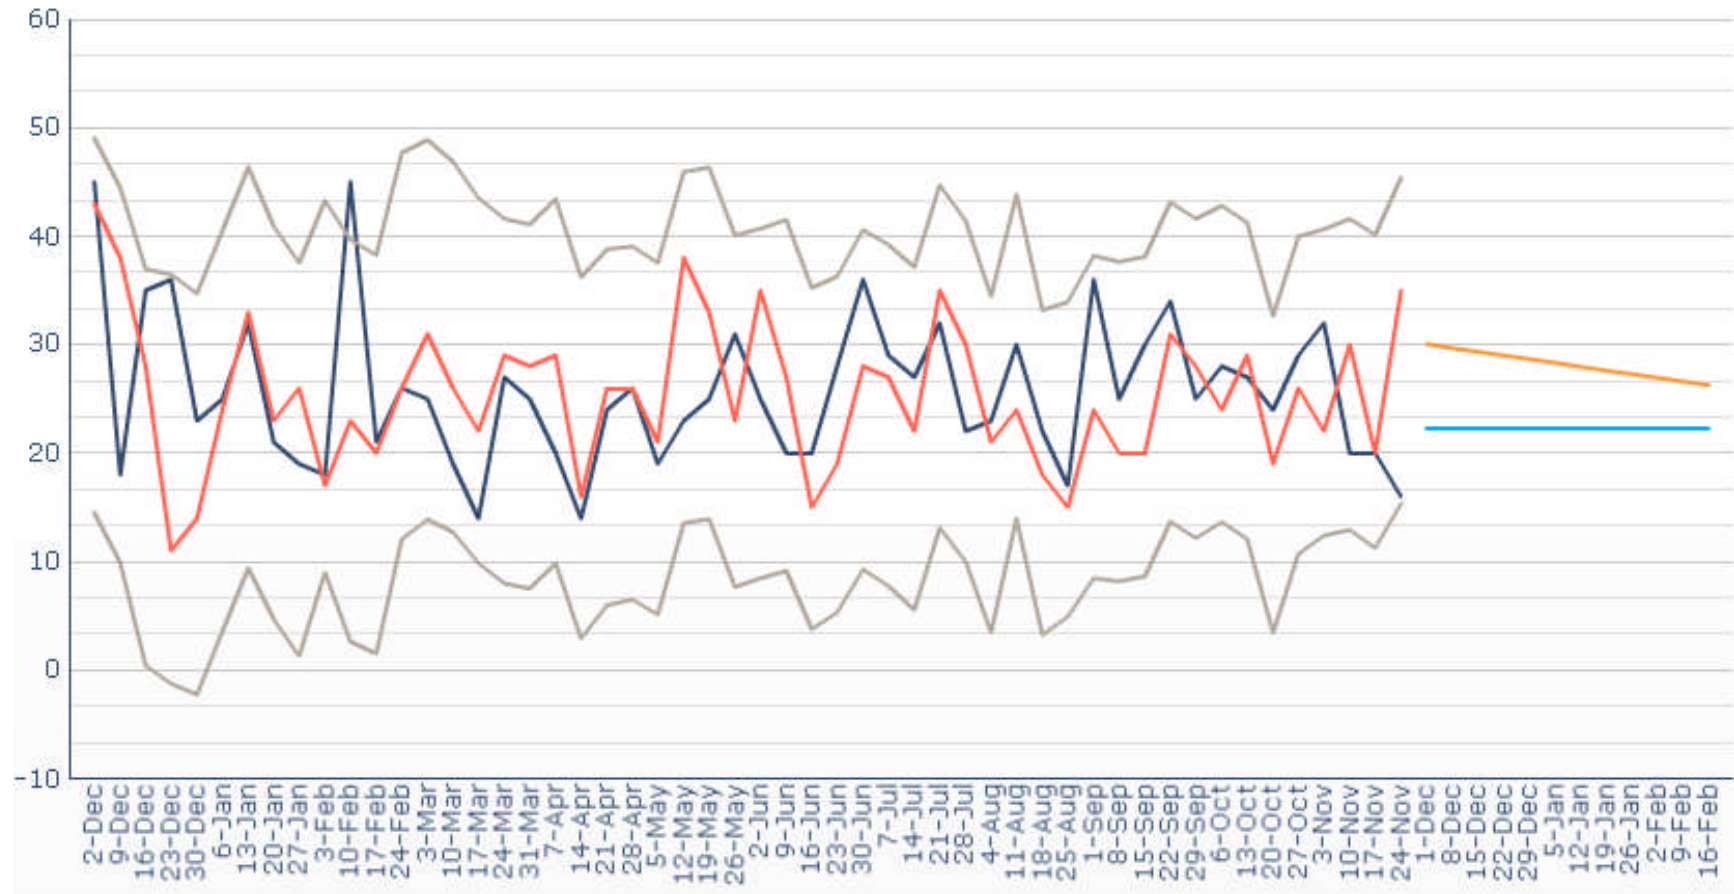

Criminal Damage

**METROPOLITAN
POLICE**

TOTAL POLICING

Robbery (total)

**METROPOLITAN
POLICE**

TOTAL POLICING

Theft From MV

**METROPOLITAN
POLICE**

**METROPOLITAN
POLICE**

TOTAL POLICING

Gun crime	+19%
Knife crime	+6.1%
Domestic violence	-4.1%

August to October 2013

**METROPOLITAN
POLICE**

TOTAL POLICING

Taser usage by Lewisham Borough Officers

During the last three months (*September, October and November*) Lewisham Borough Officers have used taser on the following occasions

- Number of occasions where the taser has been drawn **4**
- Number of occasions where the taser has been aimed (red dot) **4**
- Number of occasions where the taser has been fired **0**

**METROPOLITAN
POLICE**