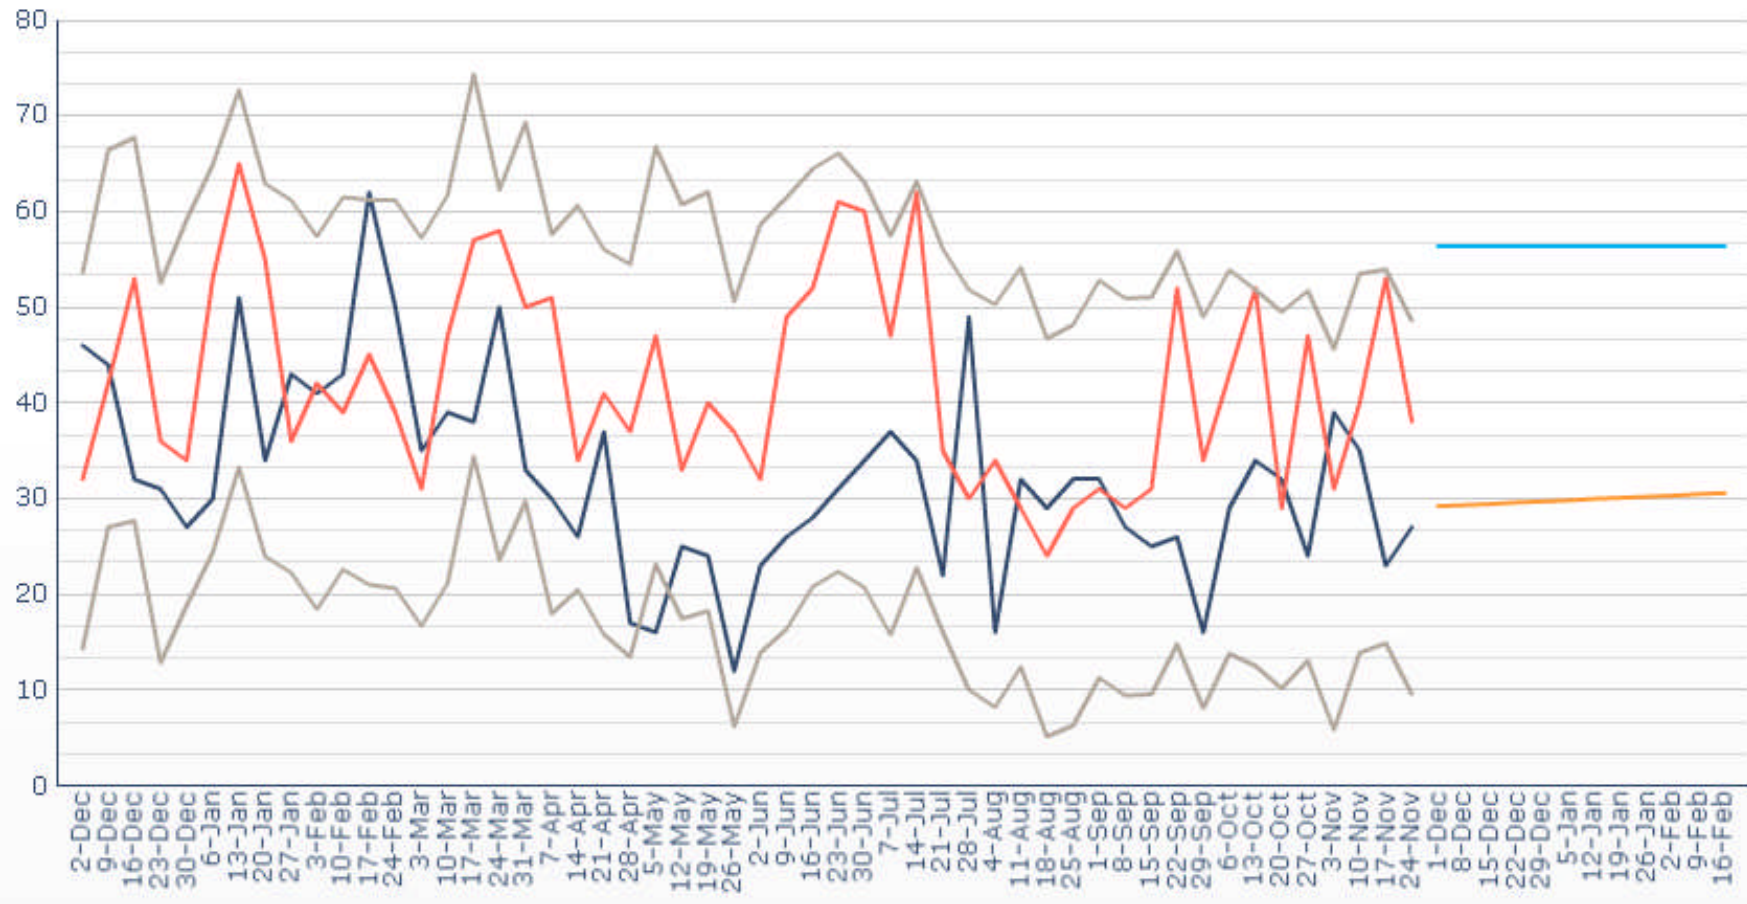

Criminal Damage

**METROPOLITAN
POLICE**

TOTAL POLICING

Robbery (total)

**METROPOLITAN
POLICE**

TOTAL POLICING

Theft From MV

**METROPOLITAN
POLICE**

TOTAL POLICING

Theft/Taking Of MV

**METROPOLITAN
POLICE**

TOTAL POLICING

Theft From Person

**METROPOLITAN
POLICE**

TOTAL POLICING

Violence With Injury

**METROPOLITAN
POLICE**

TOTAL POLICING

Gun crime	+19%
Knife crime	+6.1%
Domestic violence	-4.1%

August to October 2013

**METROPOLITAN
POLICE**

TOTAL POLICING

Taser usage by Lewisham Borough Officers

During the last three months (*September, October and November*) Lewisham Borough Officers have used taser on the following occasions

- Number of occasions where the taser has been drawn **4**
- Number of occasions where the taser has been aimed (red dot) **4**
- Number of occasions where the taser has been fired **0**

**METROPOLITAN
POLICE**