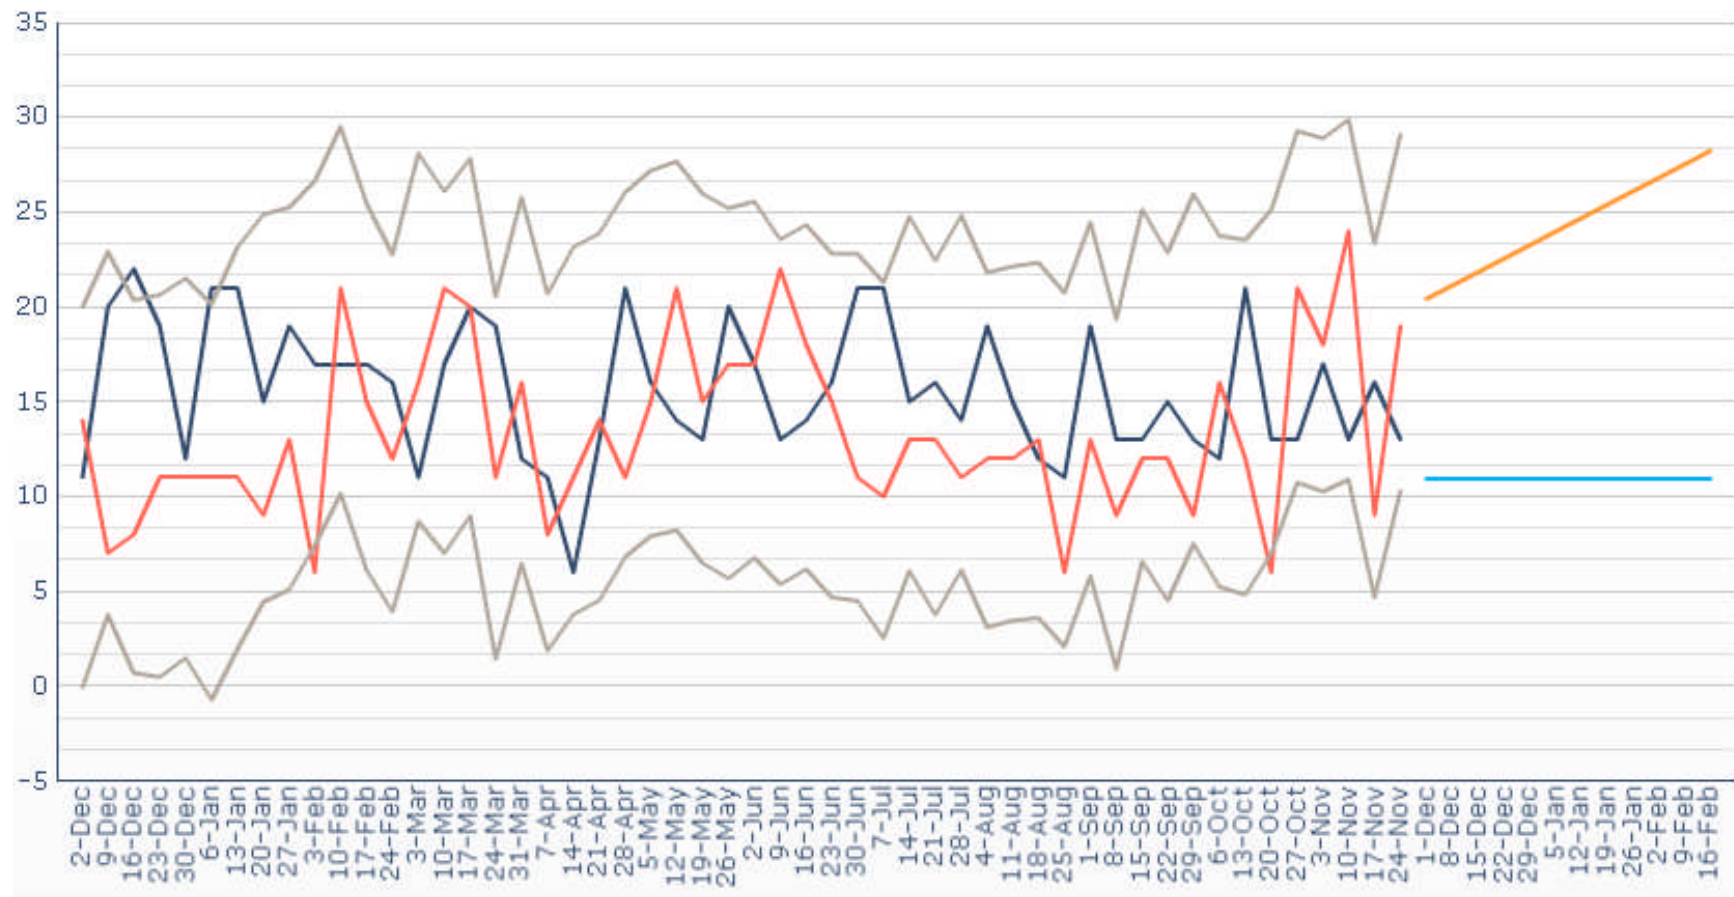

TOTAL POLICING

Theft/Taking Of MV

**METROPOLITAN
POLICE**

TOTAL POLICING

Theft From Person

**METROPOLITAN
POLICE**

TOTAL POLICING

Violence With Injury

**METROPOLITAN
POLICE**

TOTAL POLICING

Gun crime	+19%
Knife crime	+6.1%
Domestic violence	-4.1%

August to October 2013

**METROPOLITAN
POLICE**

TOTAL POLICING

Taser usage by Lewisham Borough Officers

During the last three months (*September, October and November*) Lewisham Borough Officers have used taser on the following occasions

- Number of occasions where the taser has been drawn **4**
- Number of occasions where the taser has been aimed (red dot) **4**
- Number of occasions where the taser has been fired **0**

**METROPOLITAN
POLICE**