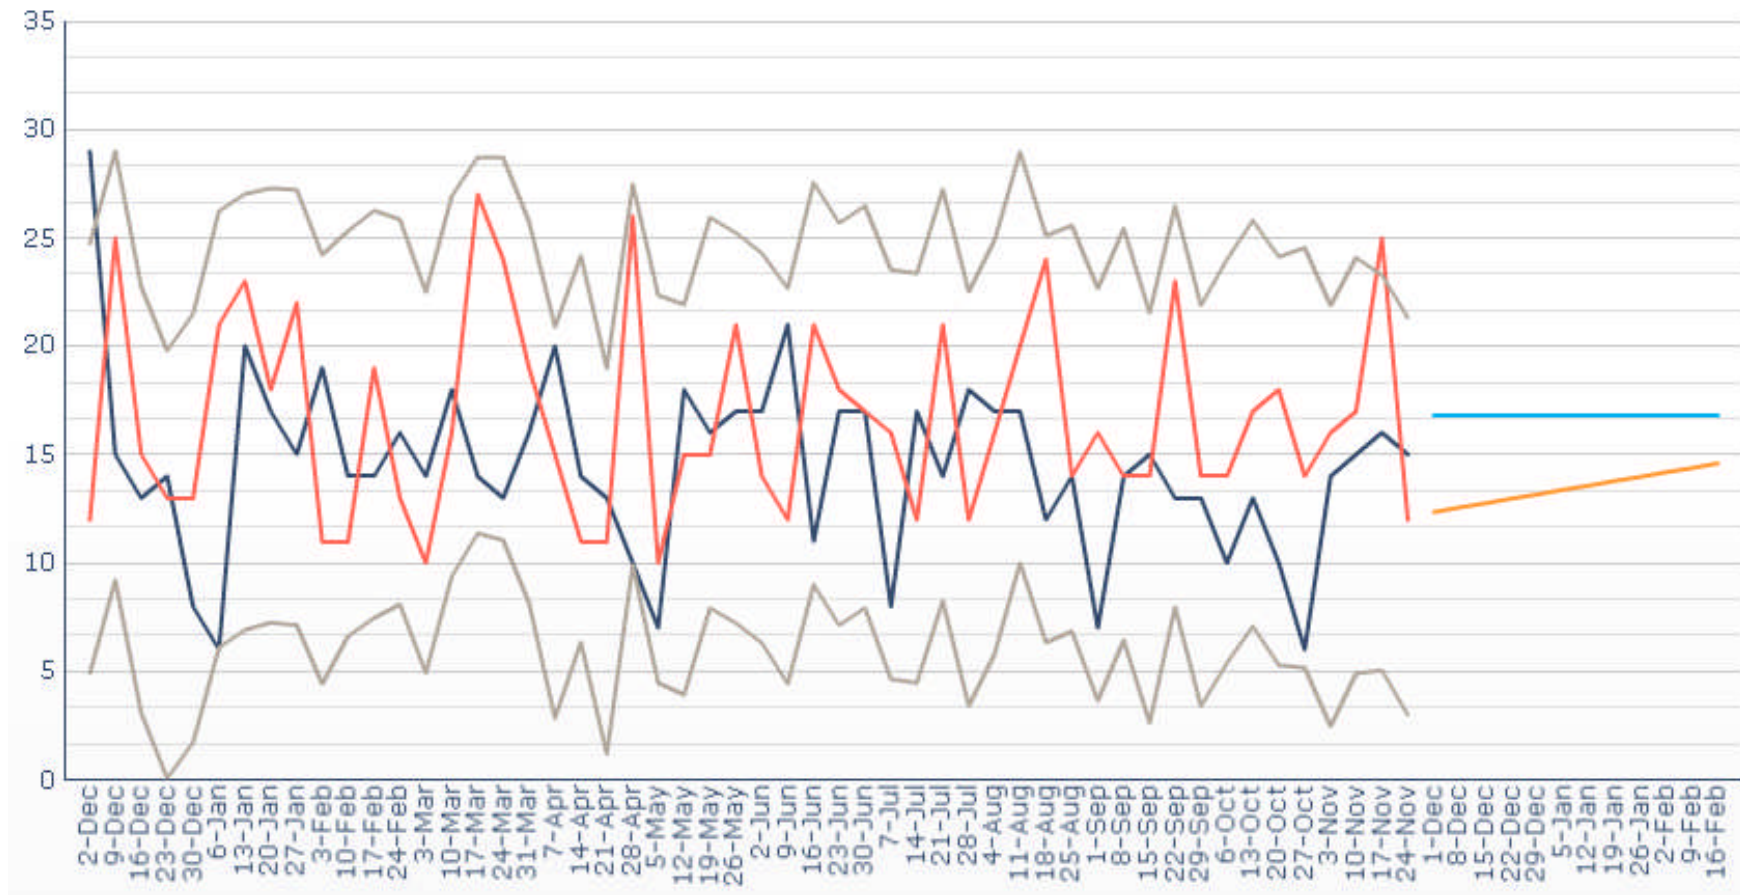

Criminal Damage

**METROPOLITAN
POLICE**

TOTAL POLICING

Robbery (total)

**METROPOLITAN
POLICE**

TOTAL POLICING

Theft From MV

**METROPOLITAN
POLICE**

TOTAL POLICING

Theft/Taking Of MV

**METROPOLITAN
POLICE**

TOTAL POLICING

Theft From Person

**METROPOLITAN
POLICE**

TOTAL POLICING

Violence With Injury

**METROPOLITAN
POLICE**

TOTAL POLICING

Gun crime	+19%
Knife crime	+6.1%
Domestic violence	-4.1%

August to October 2013

**METROPOLITAN
POLICE**

TOTAL POLICING

Taser usage by Lewisham Borough Officers

During the last three months (*September, October and November*) Lewisham Borough Officers have used taser on the following occasions

- Number of occasions where the taser has been drawn **4**
- Number of occasions where the taser has been aimed (red dot) **4**
- Number of occasions where the taser has been fired **0**

**METROPOLITAN
POLICE**